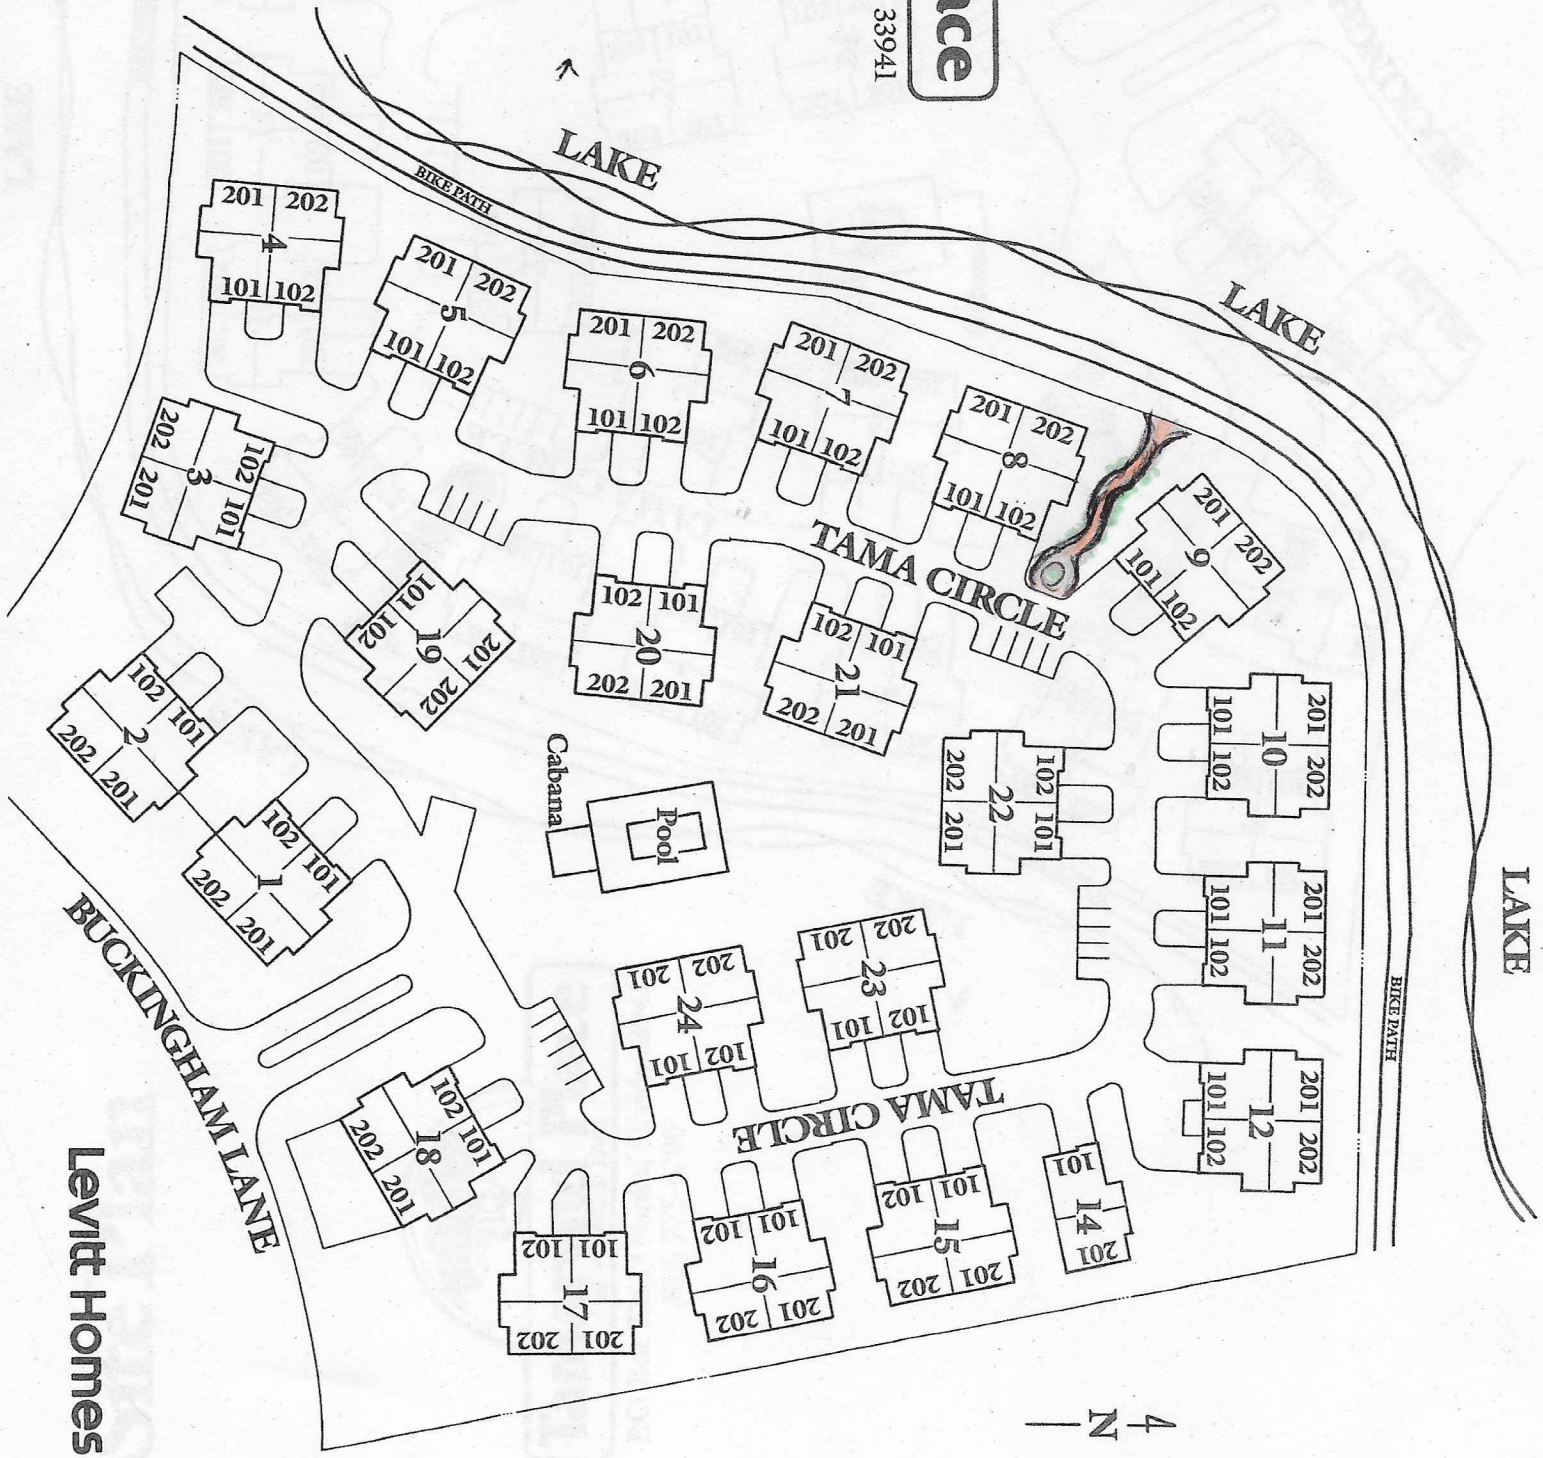

Site Plan

Tamarynd Place
AT KING'S LAKE

P.O. Box 7262 • Naples, Florida 33941
(813) 775-6700

Levitt Homes